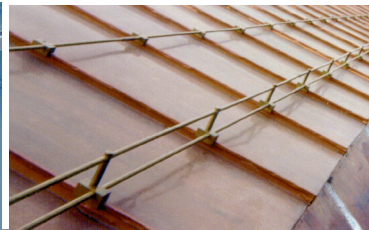

# Often imitated, never duplicated.

When snow accumulations begin to melt, the result can be catastrophic as the blanket of snow avalanches off the roof, dumping tons of snow onto anything in its path. Our patented S-5!® clamps, with their round-point setscrews, make ColorGard® and SnoRail™ & SnoFence™ the strongest, easiest to install, and best priced solution for standing seam metal roofs.

**ColorGard®**

**SnoRail™ &  
SnoFence™**

S-5!® Snow Retention is now in stock at  
**Sheet Metal Supply!**  
*Great Prices, Great People, Great Products*

Interested? Call  
**Sheet Metal Supply:**  
847-478-8500