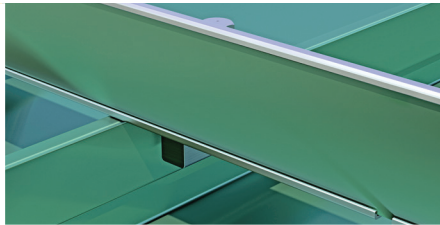

# Often imitated, never duplicated.

When snow accumulations begin to melt, the result can be catastrophic as the blanket of snow avalanches off the roof, dumping tons of snow onto anything in its path. Our patented S-5!® clamps, with their round-point setscrews, make ColorGard® and SnoRail™ & SnoFence™ the strongest, easiest to install, and best priced solution for standing seam metal roofs.

**ColorGard®**

**SnoRail™ &  
SnoFence™**

S-5!® Snow Retention is now in stock at  
**Sheet Metal Supply!**  
*Great Prices, Great People, Great Products*

Interested? Call  
**Sheet Metal Supply:**  
847-478-8500