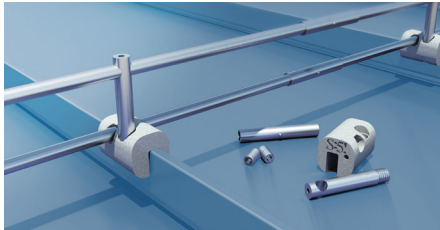

# Often imitated, never duplicated.

When snow accumulations begin to melt, the result can be catastrophic as the blanket of snow avalanches off the roof, dumping tons of snow onto anything in its path. Our patented S-5!® clamps, with their round-point setscrews, make ColorGard® and SnoRail™ & SnoFence™ the strongest, easiest to install, and best priced solution for standing seam metal roofs.

**ColorGard®**

**SnoRail™ &  
SnoFence™**

S-5!® Snow Retention is now in stock at  
**Sheet Metal Supply!**  
*Great Prices, Great People, Great Products*

Interested? Call  
**Sheet Metal Supply:**  
847-478-8500