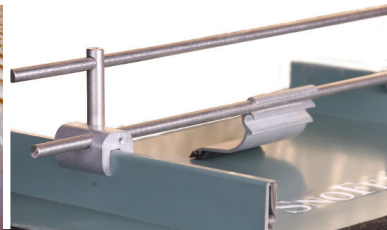

# Often imitated, never duplicated.

When snow accumulations begin to melt, the result can be catastrophic as the blanket of snow avalanches off the roof, dumping tons of snow onto anything in its path. Our patented S-5!® clamps, with their round-point setscrews, make ColorGard® and SnoRail™ & SnoFence™ the strongest, easiest to install, and best priced solution for standing seam metal roofs.

**ColorGard®**

**SnoRail™ &  
SnoFence™**

S-5!® Snow Retention is now in stock at  
**Sheet Metal Supply!**  
*Great Prices, Great People, Great Products*

Interested? Call  
**Sheet Metal Supply:**  
847-478-8500